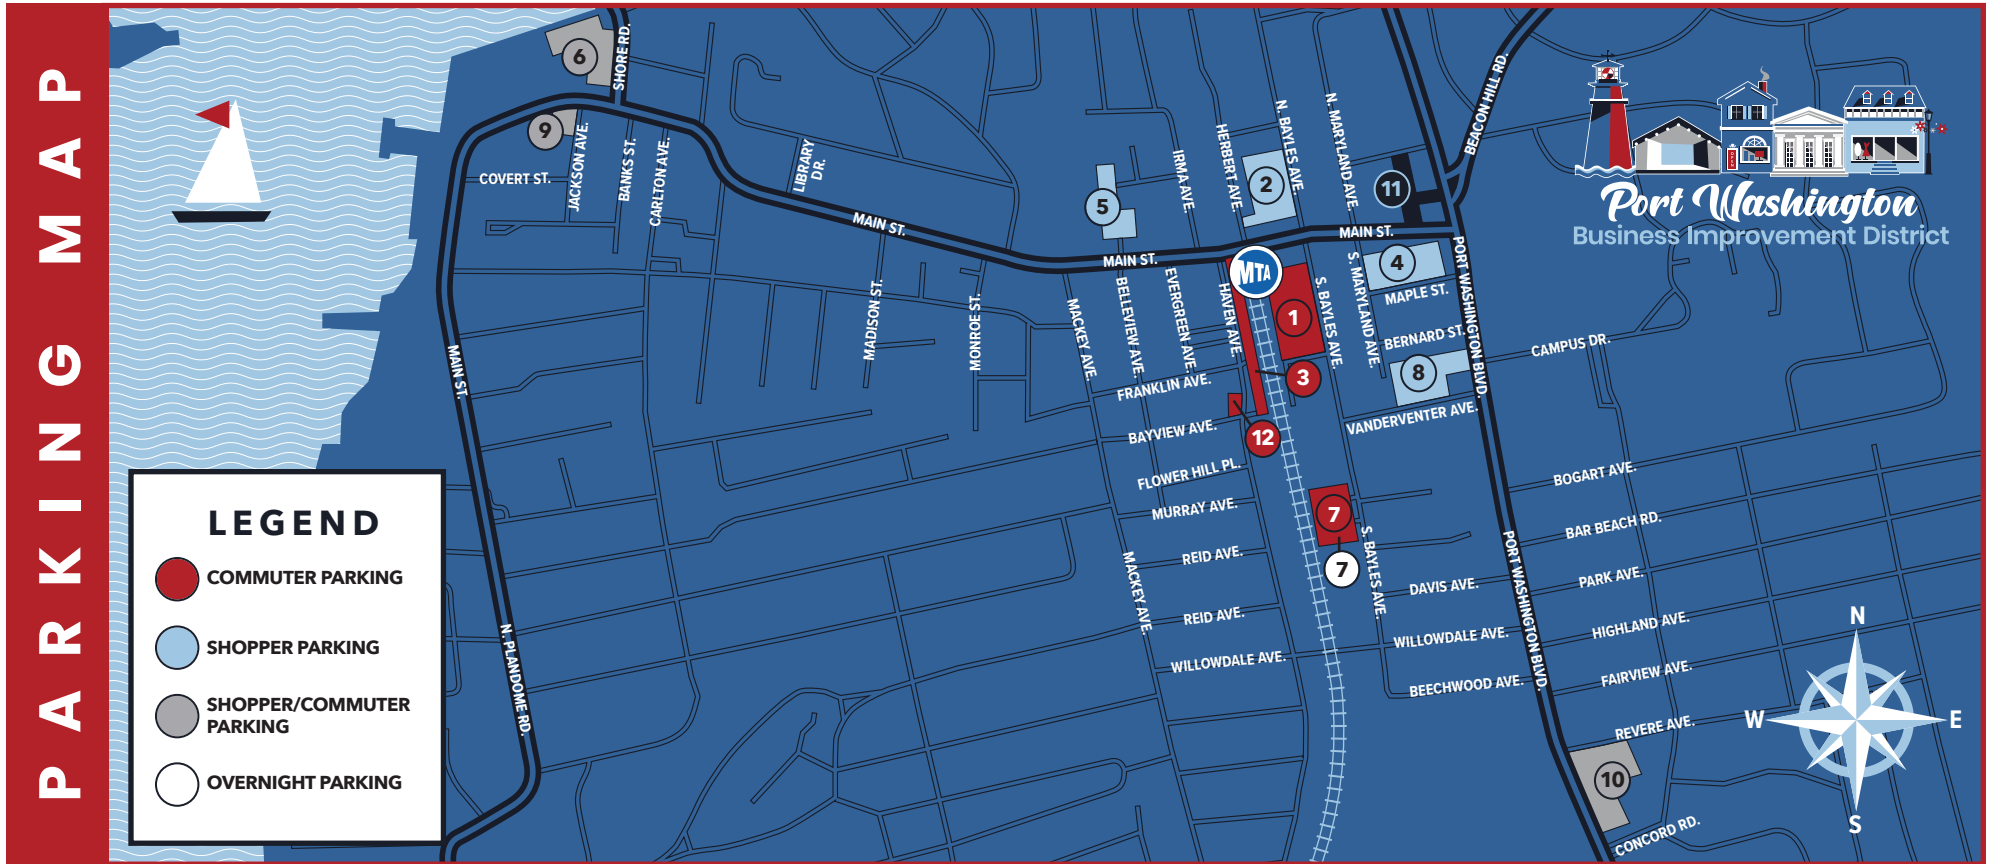

METERED OFF-STREET PARKING is enforced from Monday through Friday from 9 am to 6 pm in designated shopper spots. Meters are $0.25 per hour and accept quarters, credit cards or payments through the Passport Parking app. Time limits vary from 2 to 8-hour limits.

PASSPORT PARKING INFORMATION Shoppers can download the free Passport Parking app from the App Store, Google Play or manage on at passportparking.com. Transactions fees will apply.

METERED ON-STREET PARKING is enforced Monday through Saturday between 9 am and 6 pm. On-Street meters are $0.25 per ½ hour for up to 2 hours for most meters. All on Street meters accept only quarters or payment through the Passport Parking app.

OVERNIGHT PARKING between 3 am and 5 am is prohibited except where indicated in Lot #7. **FEDERAL HOLIDAYS ARE FREE**

- **1 Commuter Parking:** Parking allowed only AFTER 3 PM MONDAY-FRIDAY and anytime on the weekends for free and without a commuter parking permit.
- **2 Shopper & Commuter Parking:** Metered parking spots for Shoppers are NUMBERED. 37 Shopper Parking spots are available with a 2-Hour Limit.
- **3 Commuter Parking:** Parking allowed only AFTER 3 PM MONDAY-FRIDAY and anytime on the weekends for free and without a commuter parking permit.
- **4 Shopper & Commuter Parking:** Metered parking spots for Shoppers are NUMBERED. 80 Shopper parking spots are available with a 3-Hour Limit.

- **5 Shopper & Commuter Parking:** Metered parking spots for Shoppers are NUMBERED. 60 Shopper Parking spots are available with a 5-Hour Limit.
- **6 Shopper Parking:** 74 Metered Shopper parking spots available.
  SPOTS #1-17: 8 Hour Limit
  SPOTS #18-25: 4 Hour Limit
  SPOTS #26-74: 8 Hour Limit
- **7 Shopper, Commuter, Merchant & Overnight Parking:**
  14 spots for Merchant Parking by Permit Only (M-F until 7pm)
  45 Spots are designated for overnight parking from 7pm to 7am with an additional fee.
  176 Commuter spots Monday-Friday
  Saturday 190 Shopper spots and payable via Passport Parking App ONLY

- Free parking allowed only AFTER 3pm Monday-Friday and all-day Sunday.
- **8 Shopper & Commuter Parking:** 2 Metered Shopper parking spots are available with a 2-Hour Limit.
- **9 Shopper Parking:** 16 Metered Shopper parking spots available with a 2-Hour Limit.
- **10 Shopper Parking:** 10 Metered Shopper parking spots available with a 8-Hour Limit.
- **11 Merchant Parking:** By permit only.
- **12 Commuter Parking:** Parking allowed only AFTER 3 PM MONDAY-FRIDAY and anytime on the weekends for free and without a commuter parking permit.